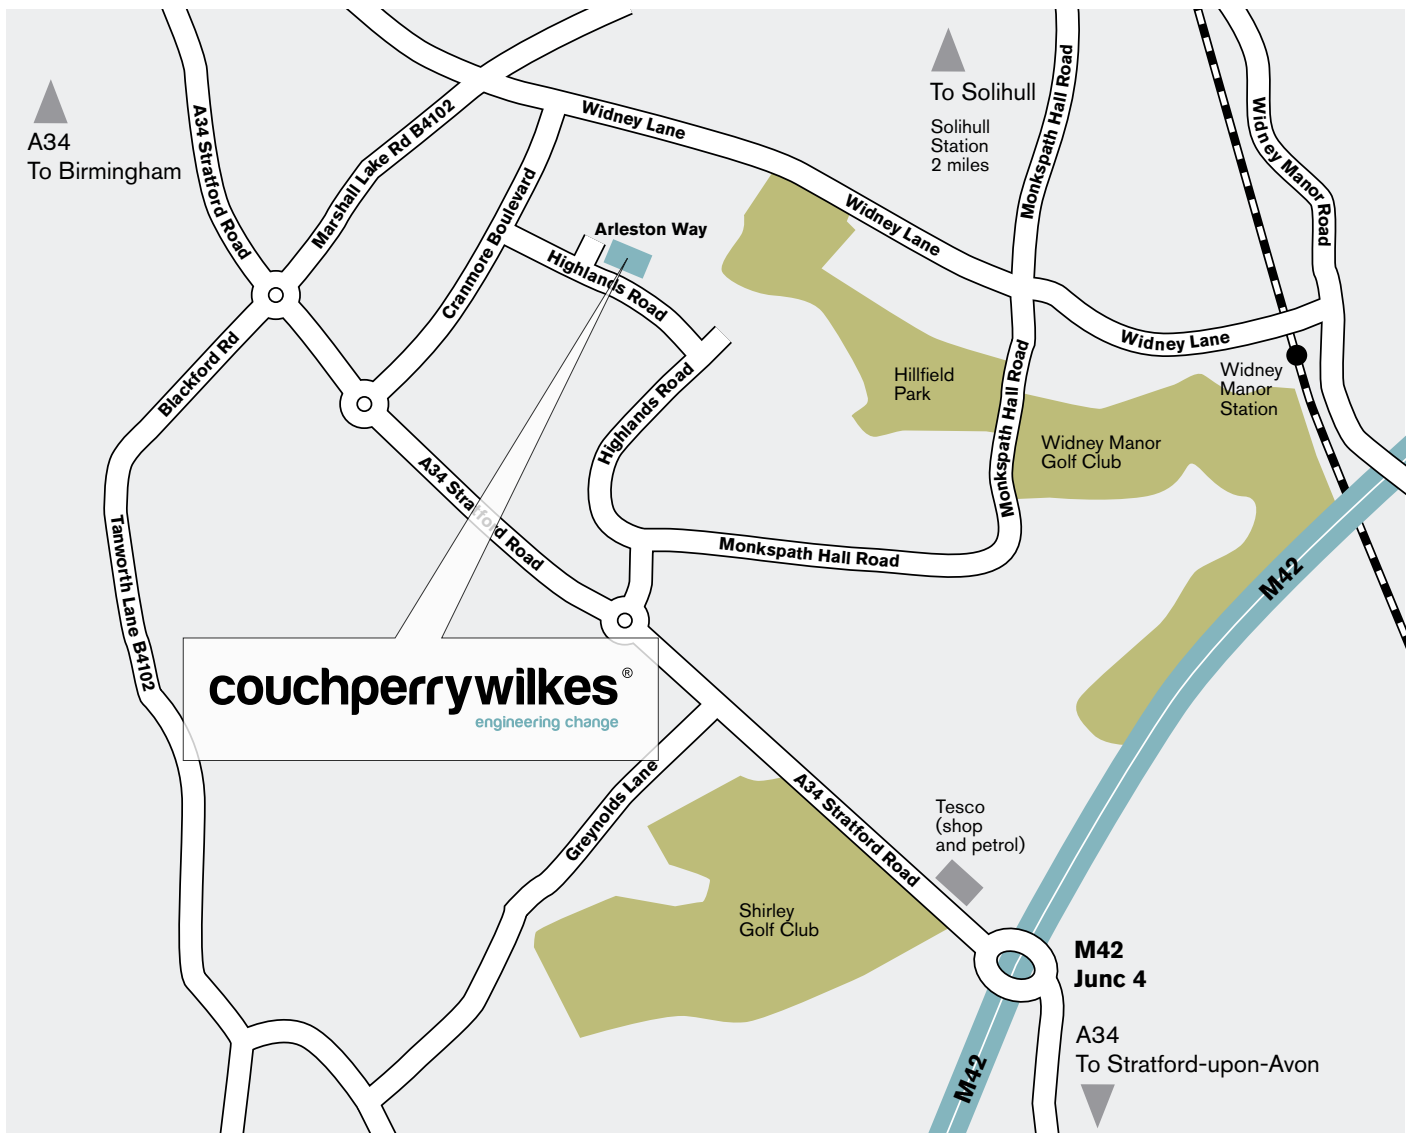

Birmingham Location Map

Birmingham Office

Interface 100
Arleston Way
Solihull B90 4LH

Tel +44(0)121 709 6600
birmingham@cpwp.com

Visitors parking on-site