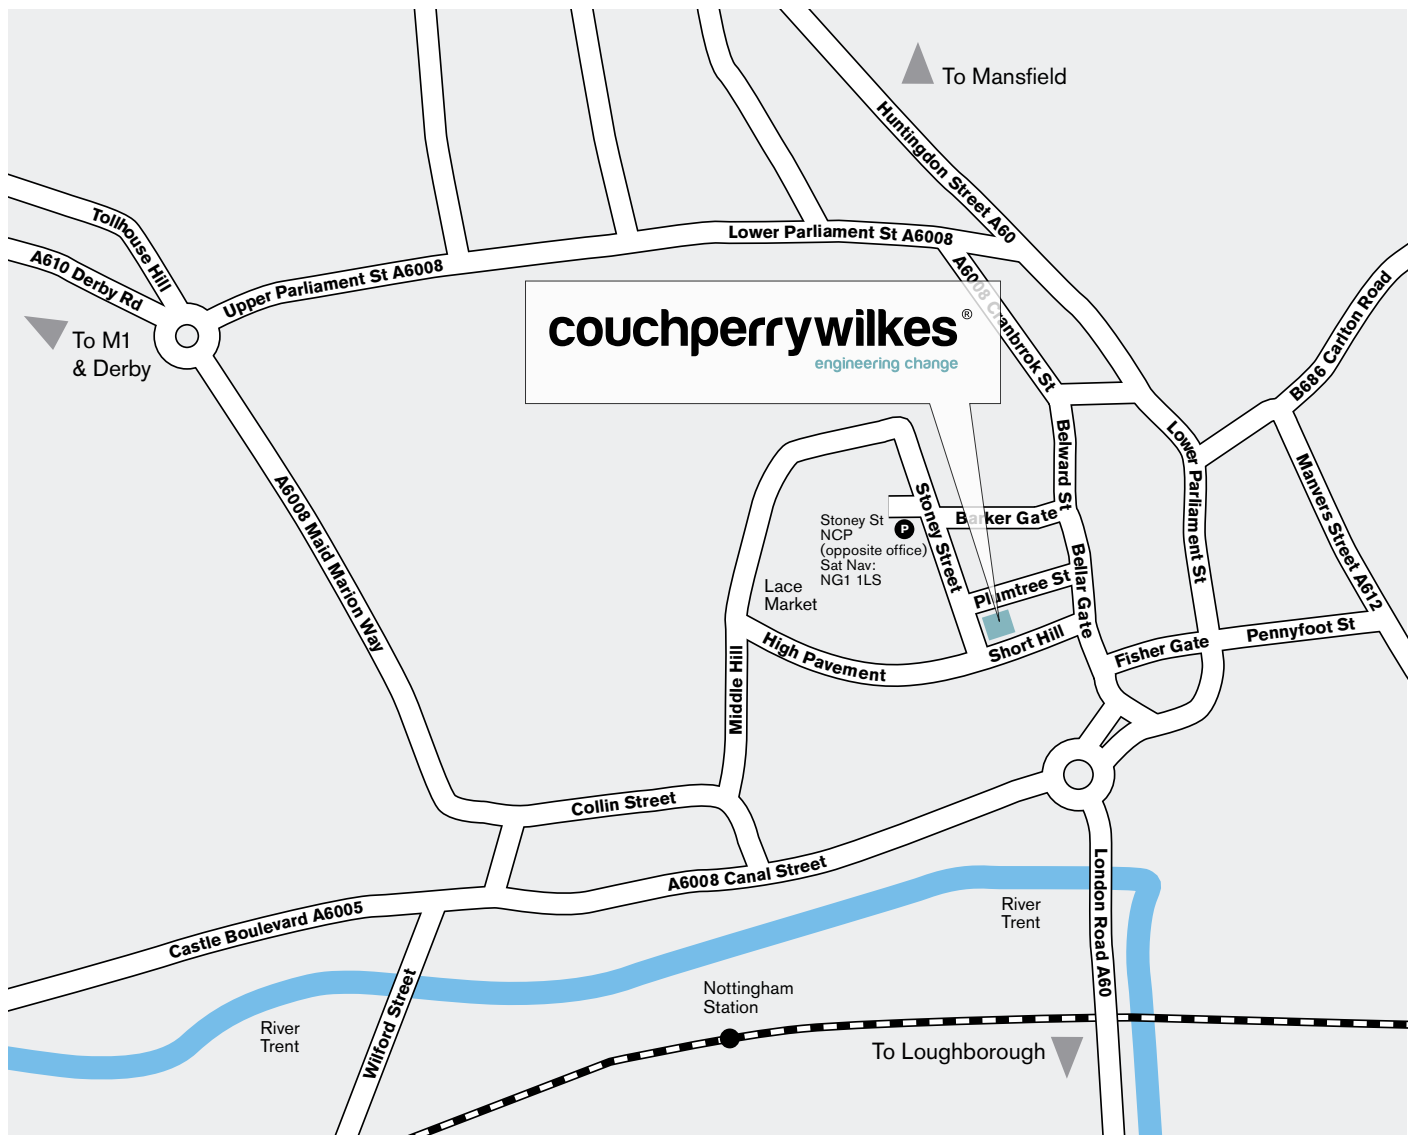

Nottingham Location Map

Nottingham Office

39 Stoney Street
Nottingham
NG1 1LX

Tel: +44 (0)115 924 3348
nottingham@cpwp.com

P Stoney St NCP (opposite office) Sat Nav: NG1 1LS